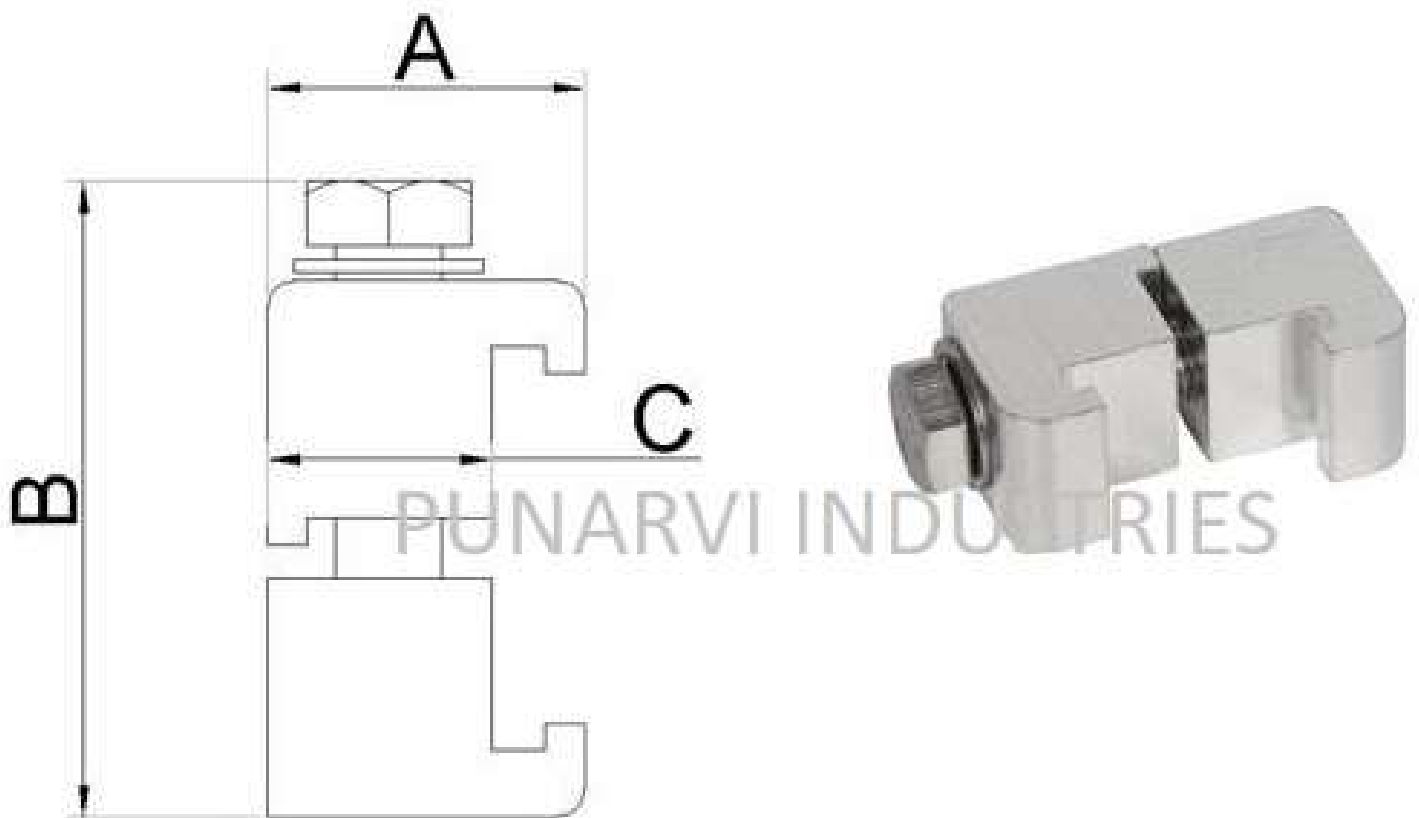

DOUBLE CLAW CLAMP DIMENSION

SIZE	NW63 TO NW100	NW160 TO NW250
A	24mm	28mm
B	50mm	52mm
C	16mm	20mm